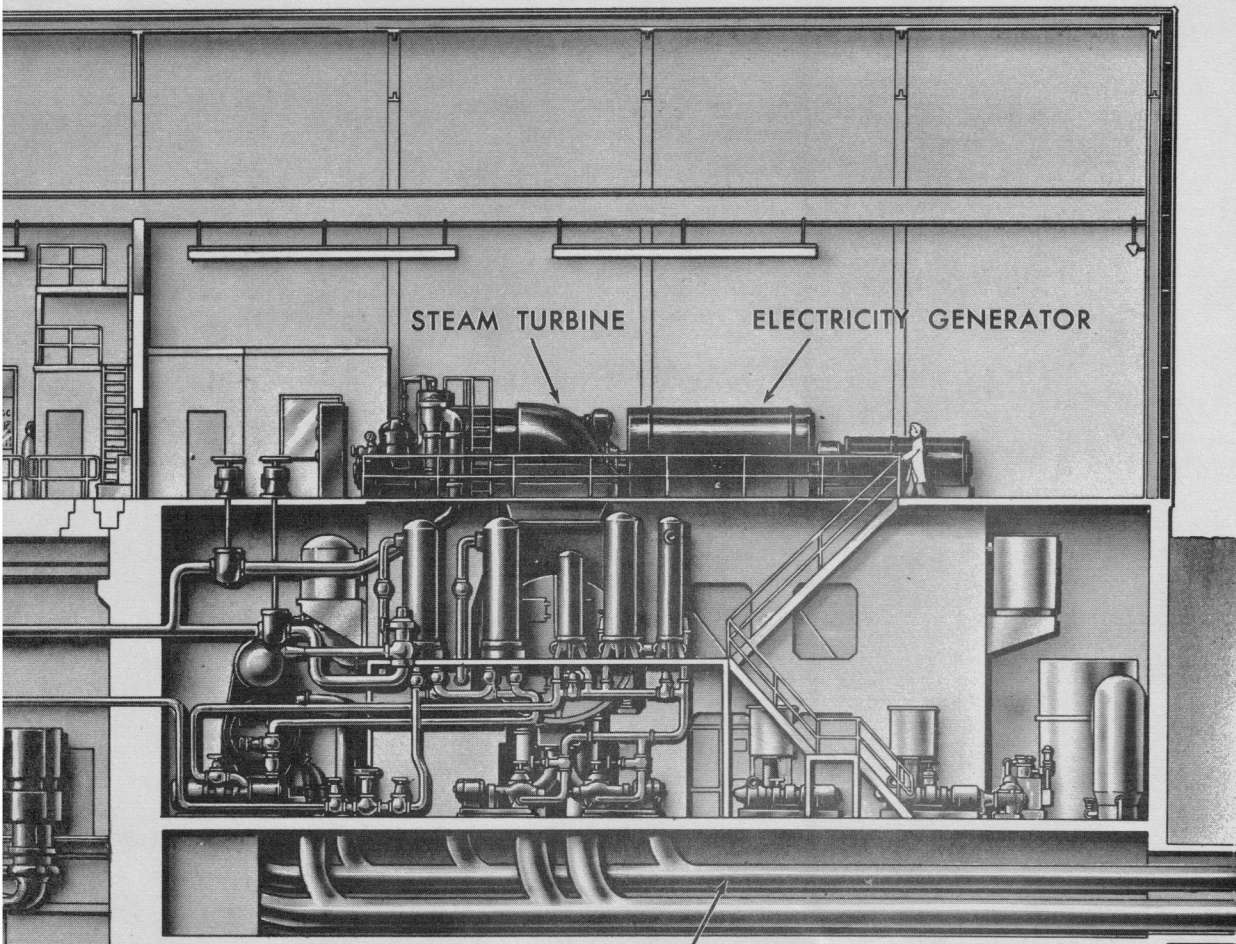

# Nuclear Power Demonstration

The Nuclear Power Demonstration Station near Rolphton, Ontario. Built as a joint project of Atomic Energy of Canada Limited, Canadian General Electric Company Limited, and Ontario Hydro. NPD is a prototype for larger power stations.

STEAM TURBINE

ELECTRICITY GENERATOR

RIVER WATER (WATER TO CONDENSERS)

A.W.M.

**NUCLEAR POWER DEMONSTRATION STATION**  
**ROLPHTON, ONTARIO**  
**(20,000 KILOWATTS, ELECTRICAL)**

Flow Diagram of NPD

Cutaway Drawing of Reactor