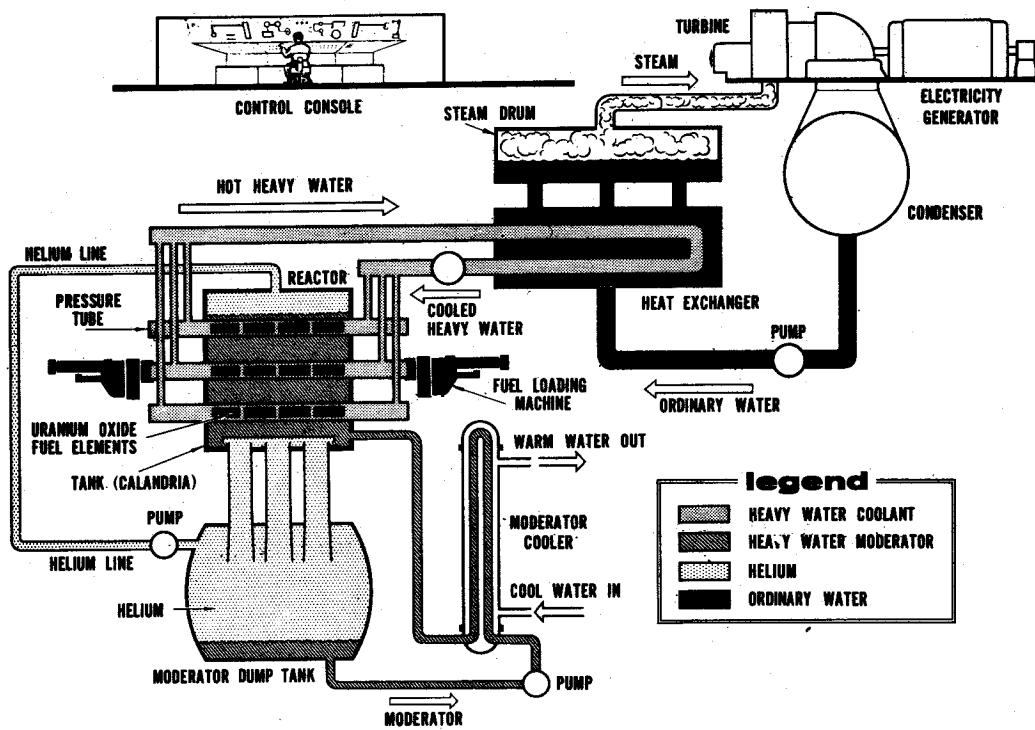

# Nuclear Power Demonstration

The Nuclear Power Demonstration Station near Rolphton, Ontario. Built as a joint project of Atomic Energy of Canada Limited, Canadian General Electric Company Limited, and Ontario Hydro. NPD is a prototype for larger power stations.

STEAM TURBINE

ELECTRICITY GENERATOR

RIVER WATER (WATER TO CONDENSERS)

A.W.M.

**NUCLEAR POWER DEMONSTRATION STATION**  
**ROLPHTON, ONTARIO**  
**(20,000 KILOWATTS, ELECTRICAL)**

Flow Diagram of NPD

Cutaway Drawing of Reactor