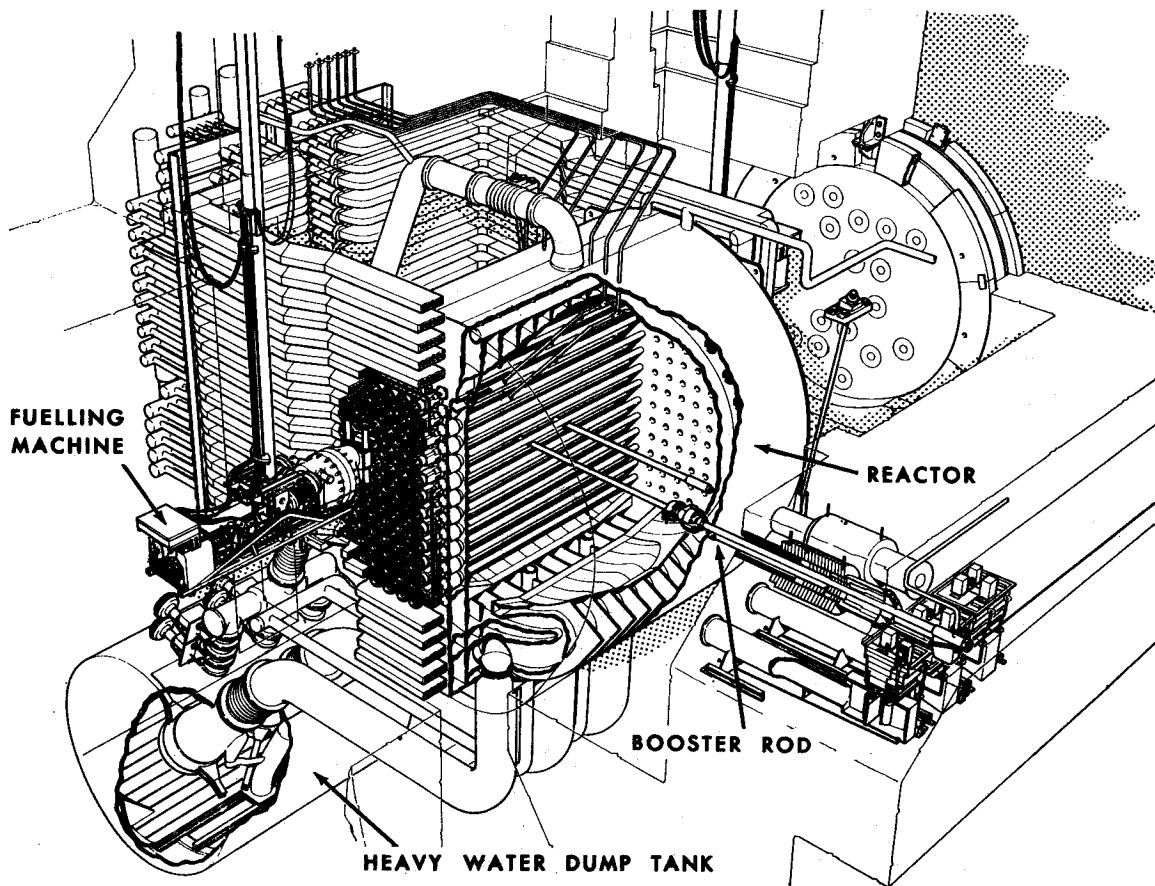

STEAM TURBINE

ELECTRICITY GENERATOR

RIVER WATER (WATER TO CONDENSERS)

A.W.M.

**NUCLEAR POWER DEMONSTRATION STATION**  
**ROLPHTON, ONTARIO**  
**(20,000 KILOWATTS, ELECTRICAL)**

Flow Diagram of NPD

Cutaway Drawing of Reactor