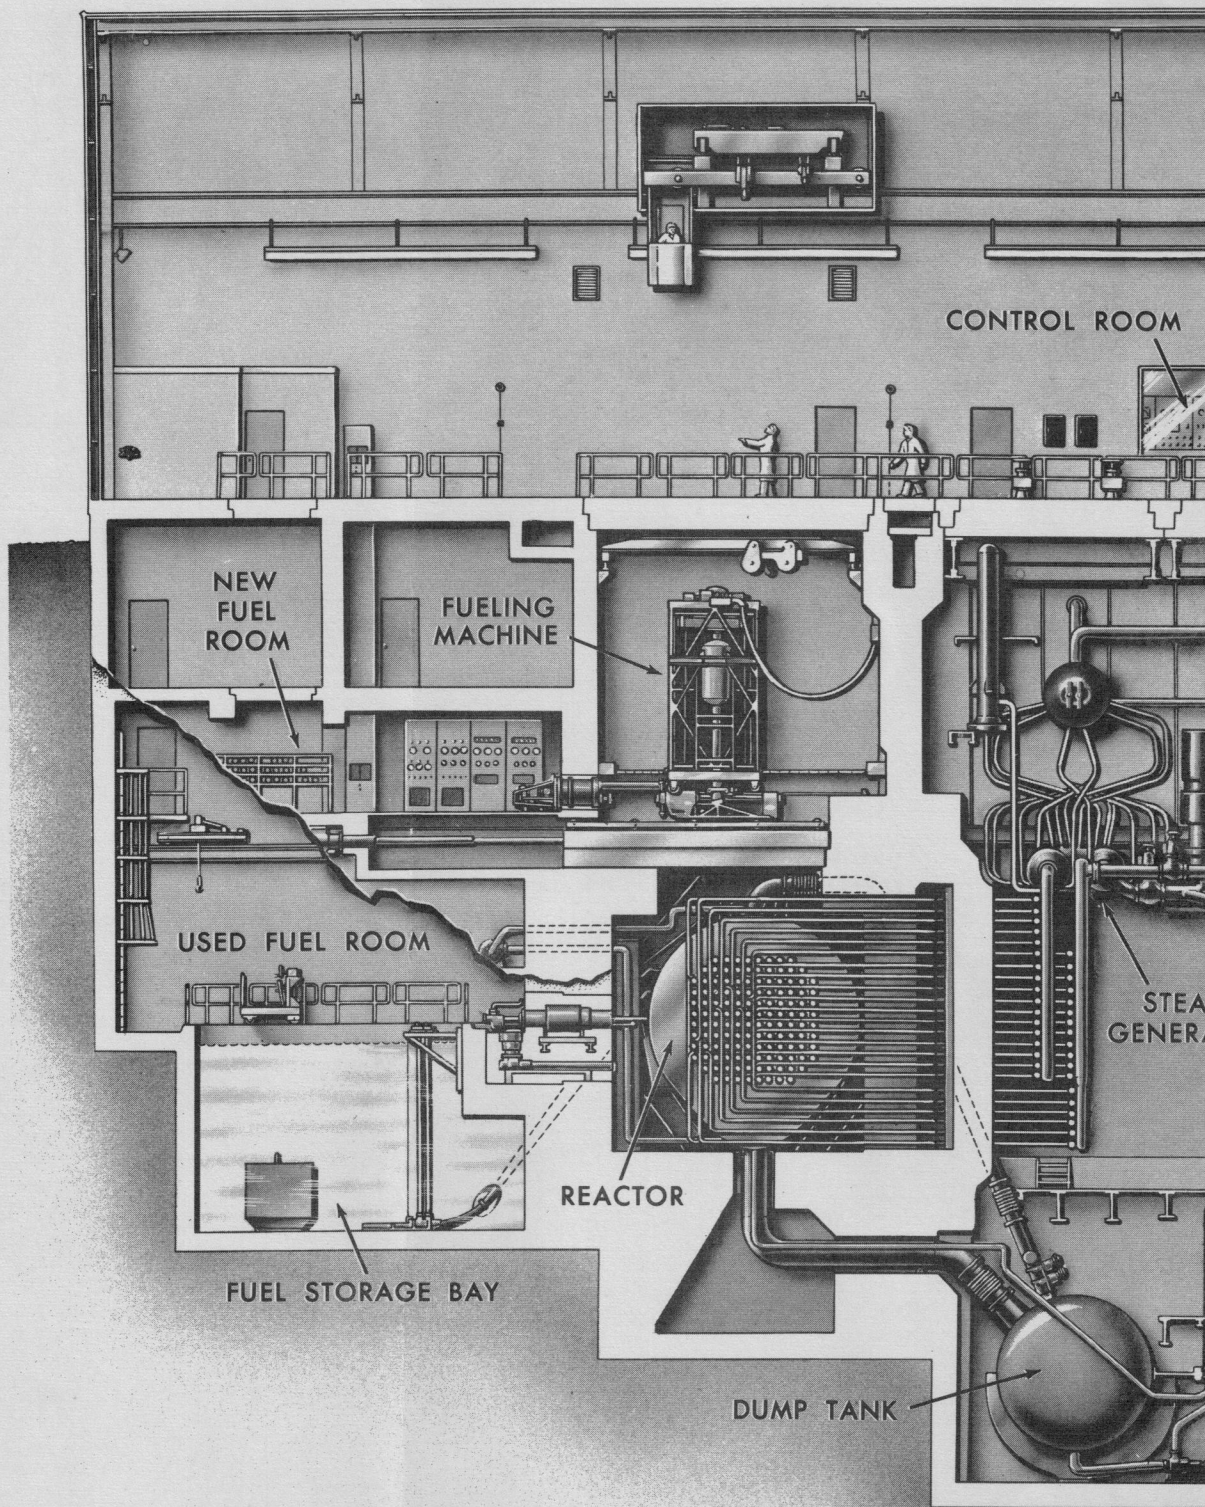

# Nuclear Power Demonstration

The Nuclear Power Demonstration Station near Rolphton, Ontario. Built as a joint project of Atomic Energy of Canada Limited, Canadian General Electric Company Limited, and Ontario Hydro. NPD is a prototype for larger power stations.

STEAM TURBINE

ELECTRICITY GENERATOR

RIVER WATER (WATER TO CONDENSERS)

A.W.M.

**NUCLEAR POWER DEMONSTRATION STATION**  
**ROLPHTON, ONTARIO**  
**(20,000 KILOWATTS, ELECTRICAL)**

Flow Diagram of NPD

Cutaway Drawing of Reactor